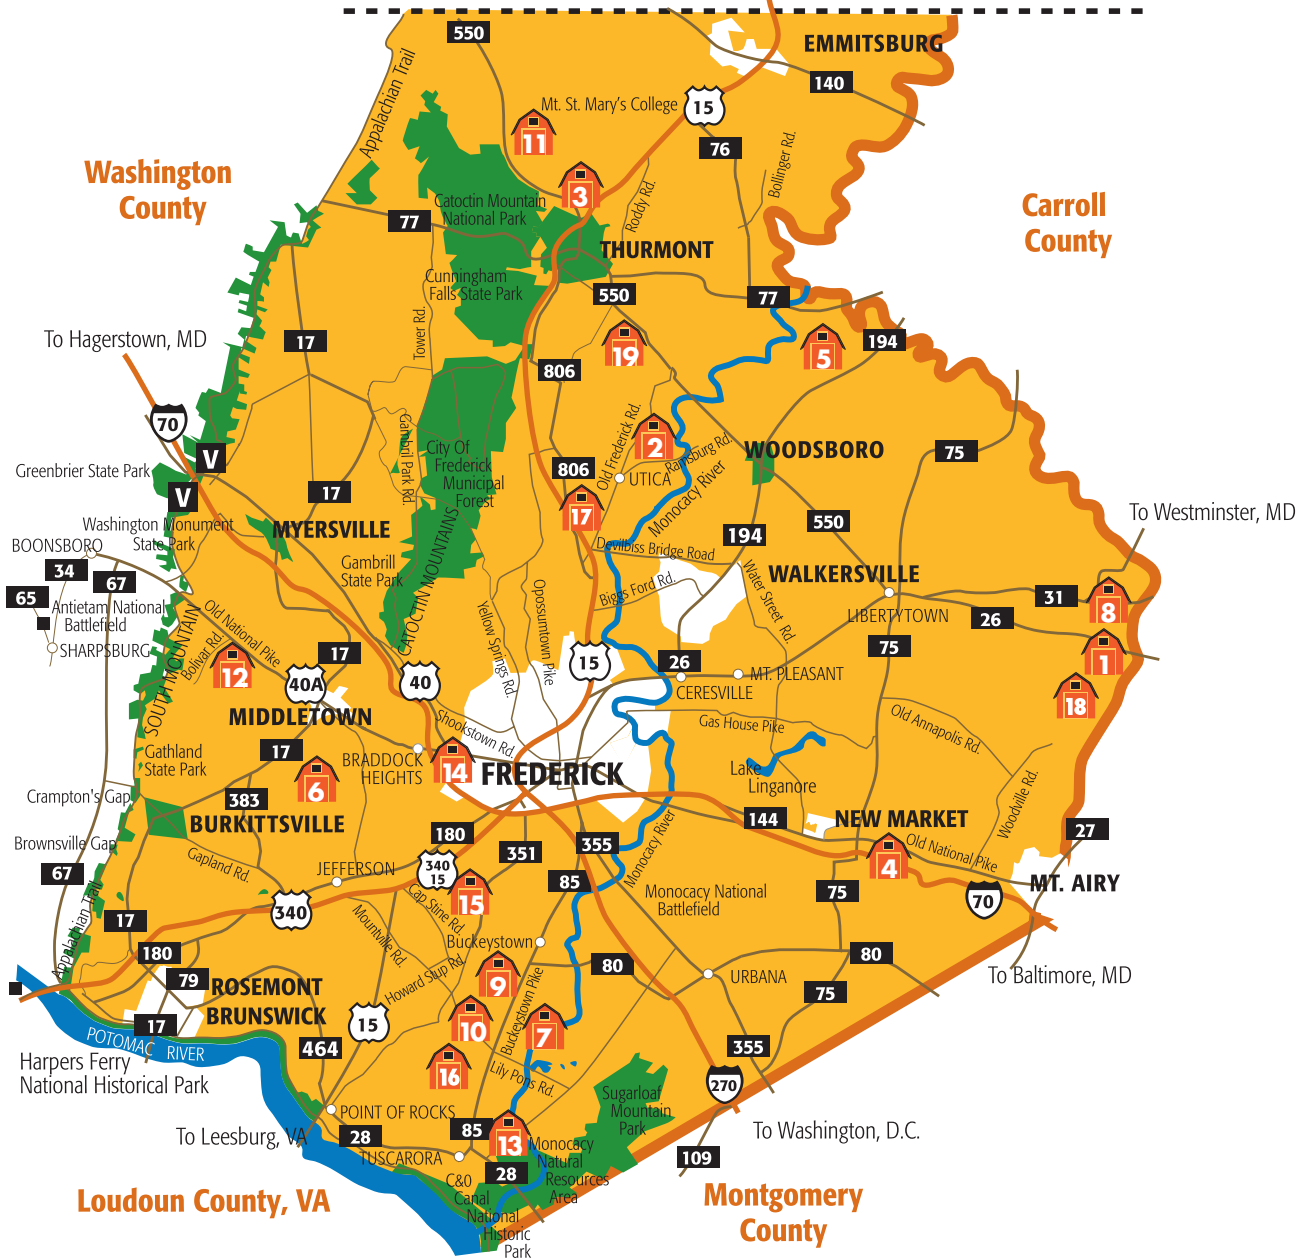

## Adams County, PA

■ Gettysburg National Battlefield

**1 Black Ankle Vineyards**

**2 Brookfield Pumpkins, LLC**

**3 Catoctin Mountain Orchard**

**4 Gaver Tree Farm**

**5 Glade Link Farms, LLC**

**6 Jumbo's Pumpkin Patch**

**7 Lilypons Water Gardens**

**8 M&W Nursery**

**9 Mayne's Tree Farm**

**10 Nick's Organic Farm**

**11 Scenic View Orchards**

**12 South Mountain Creamery**

**13 Stunkel's Farm**

**14 Summers Farm**

**15 Sycamore Spring Farm**

**16 Thanksgiving Farm**

**17 Tranquility Farm**

**18 Whispering Meadows Alpaca**

**19 Winterbrook Farm**

**Family  
Festival  
@ the Farm**  
One Weekend  
October 17th 10am-4pm  
October 18th Noon-4pm